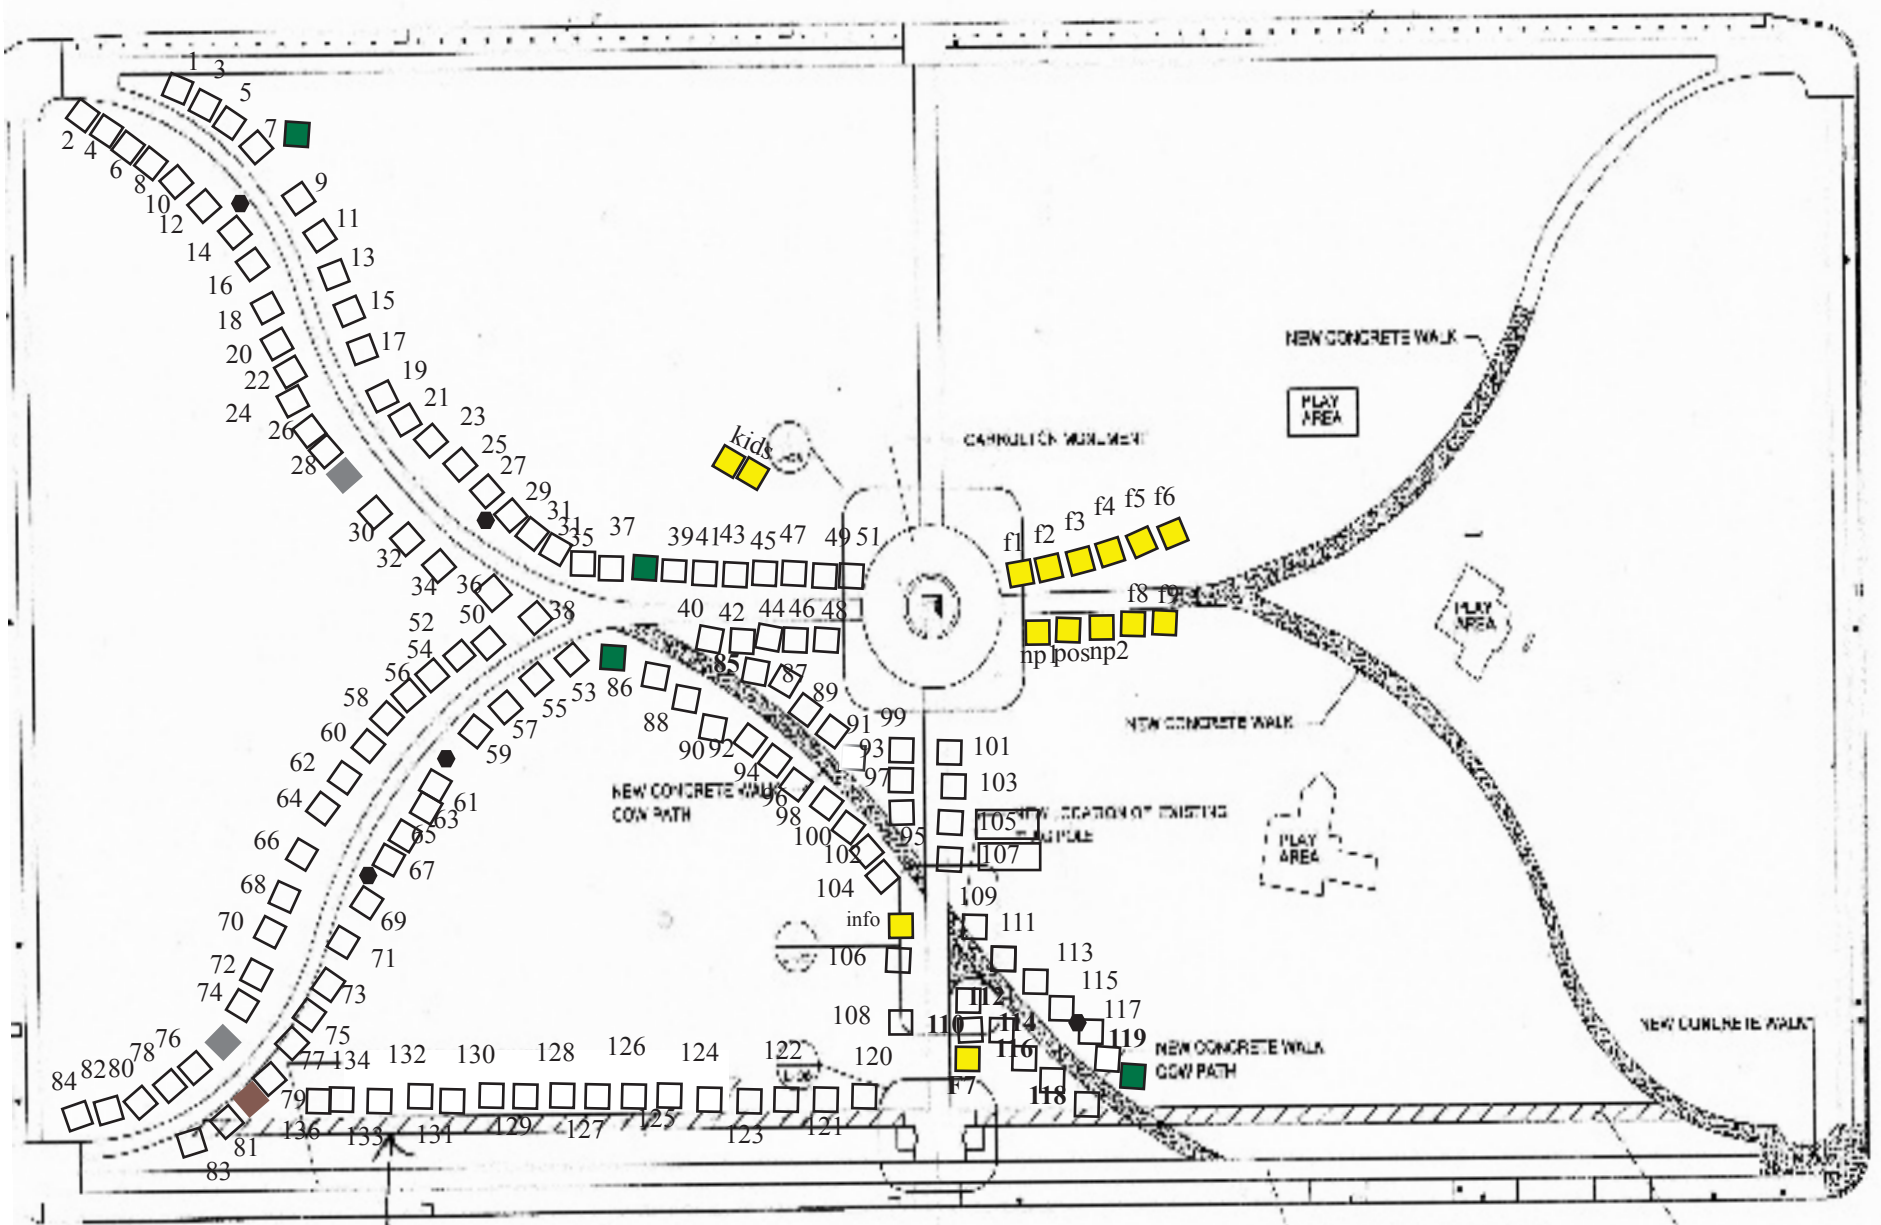

DUBLIN STREET

WIDE BOLLARDS

- = bench
- = tree
- = hole
- = lamppost

CARROLLTON AVENUE