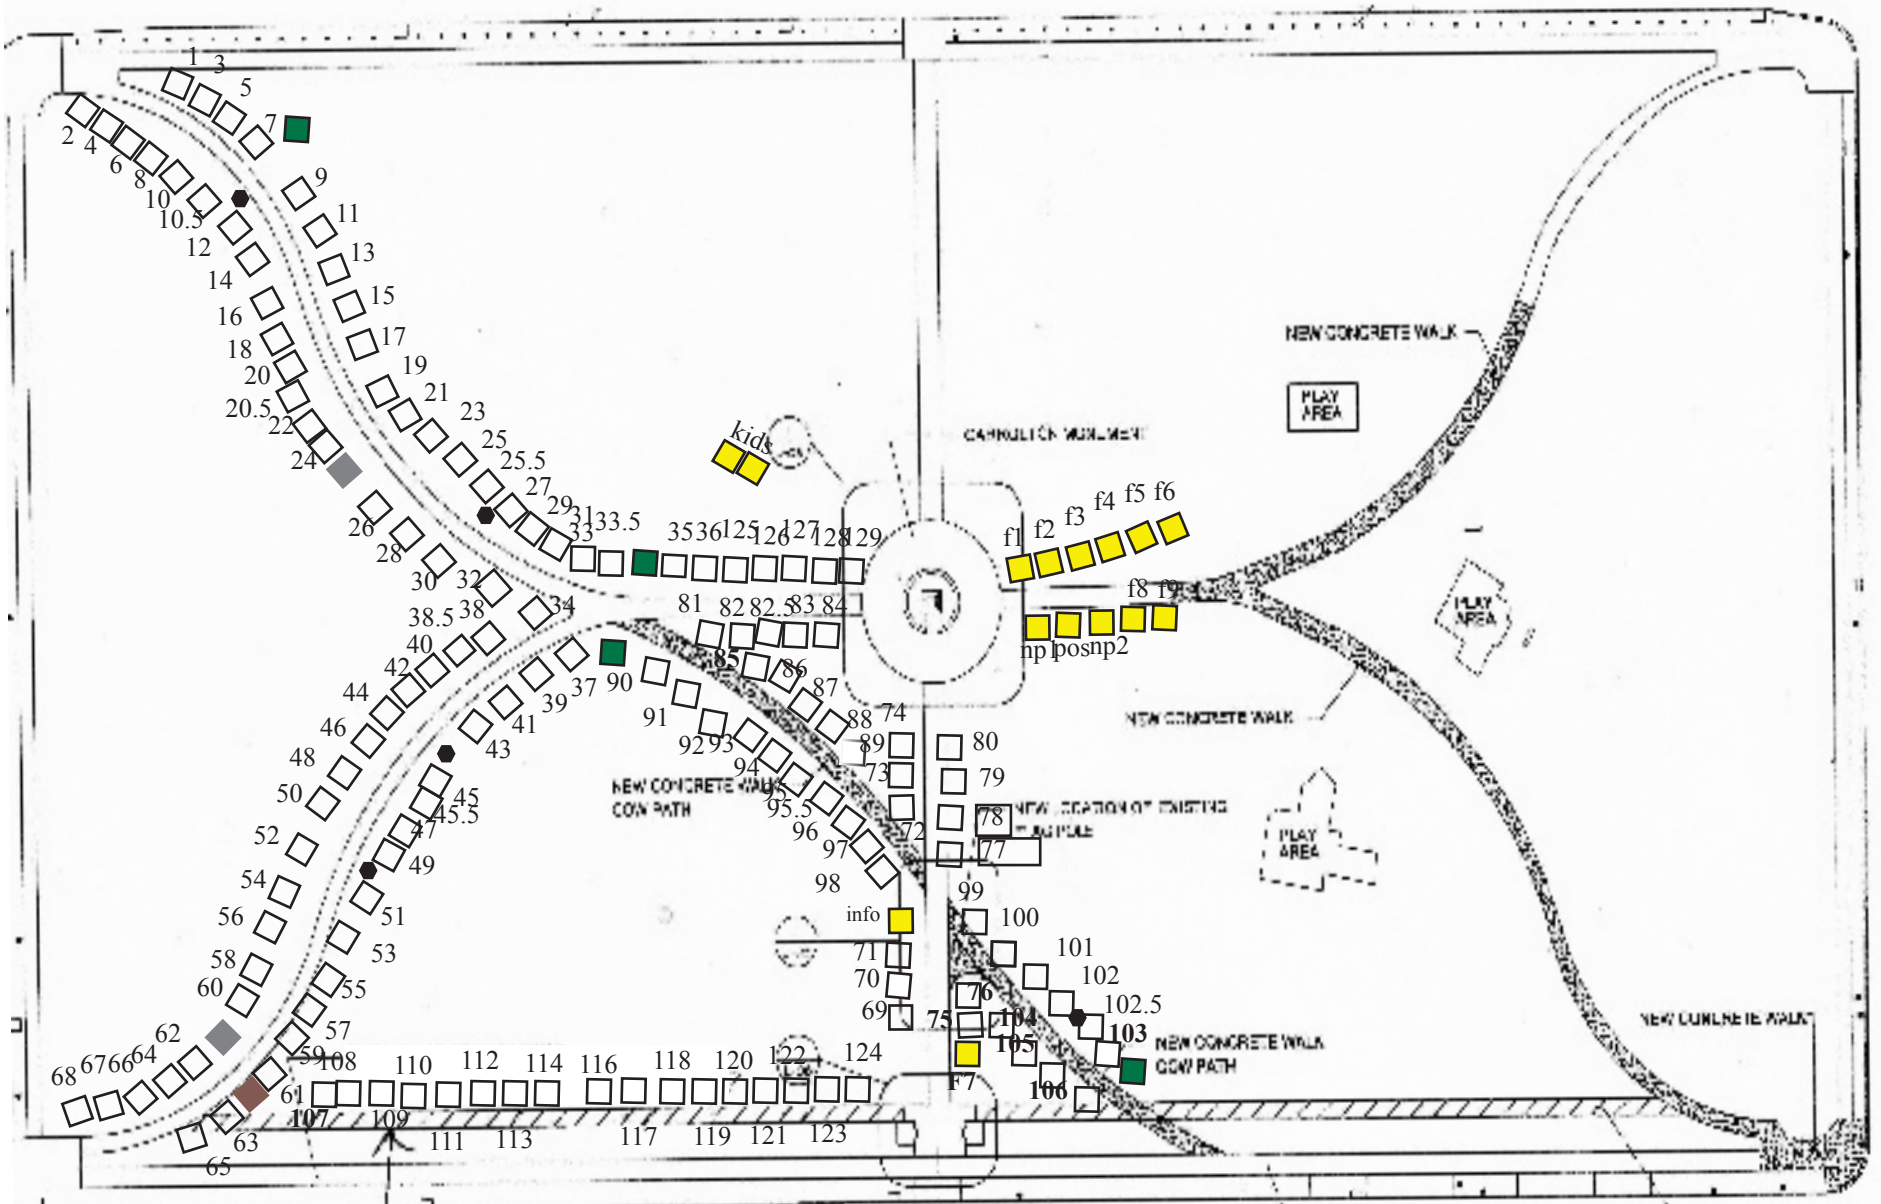

DUBLIN STREET

TRAFFIC BOLLARDS

- = bench
- = tree
- = hole
- = lamppost

CARROLLTON AVENUE

PALMER ARCH

SHOW EXISTING CONC. WALKS  
CARROLLTON AVE AND RELOCATE AS SHOWN